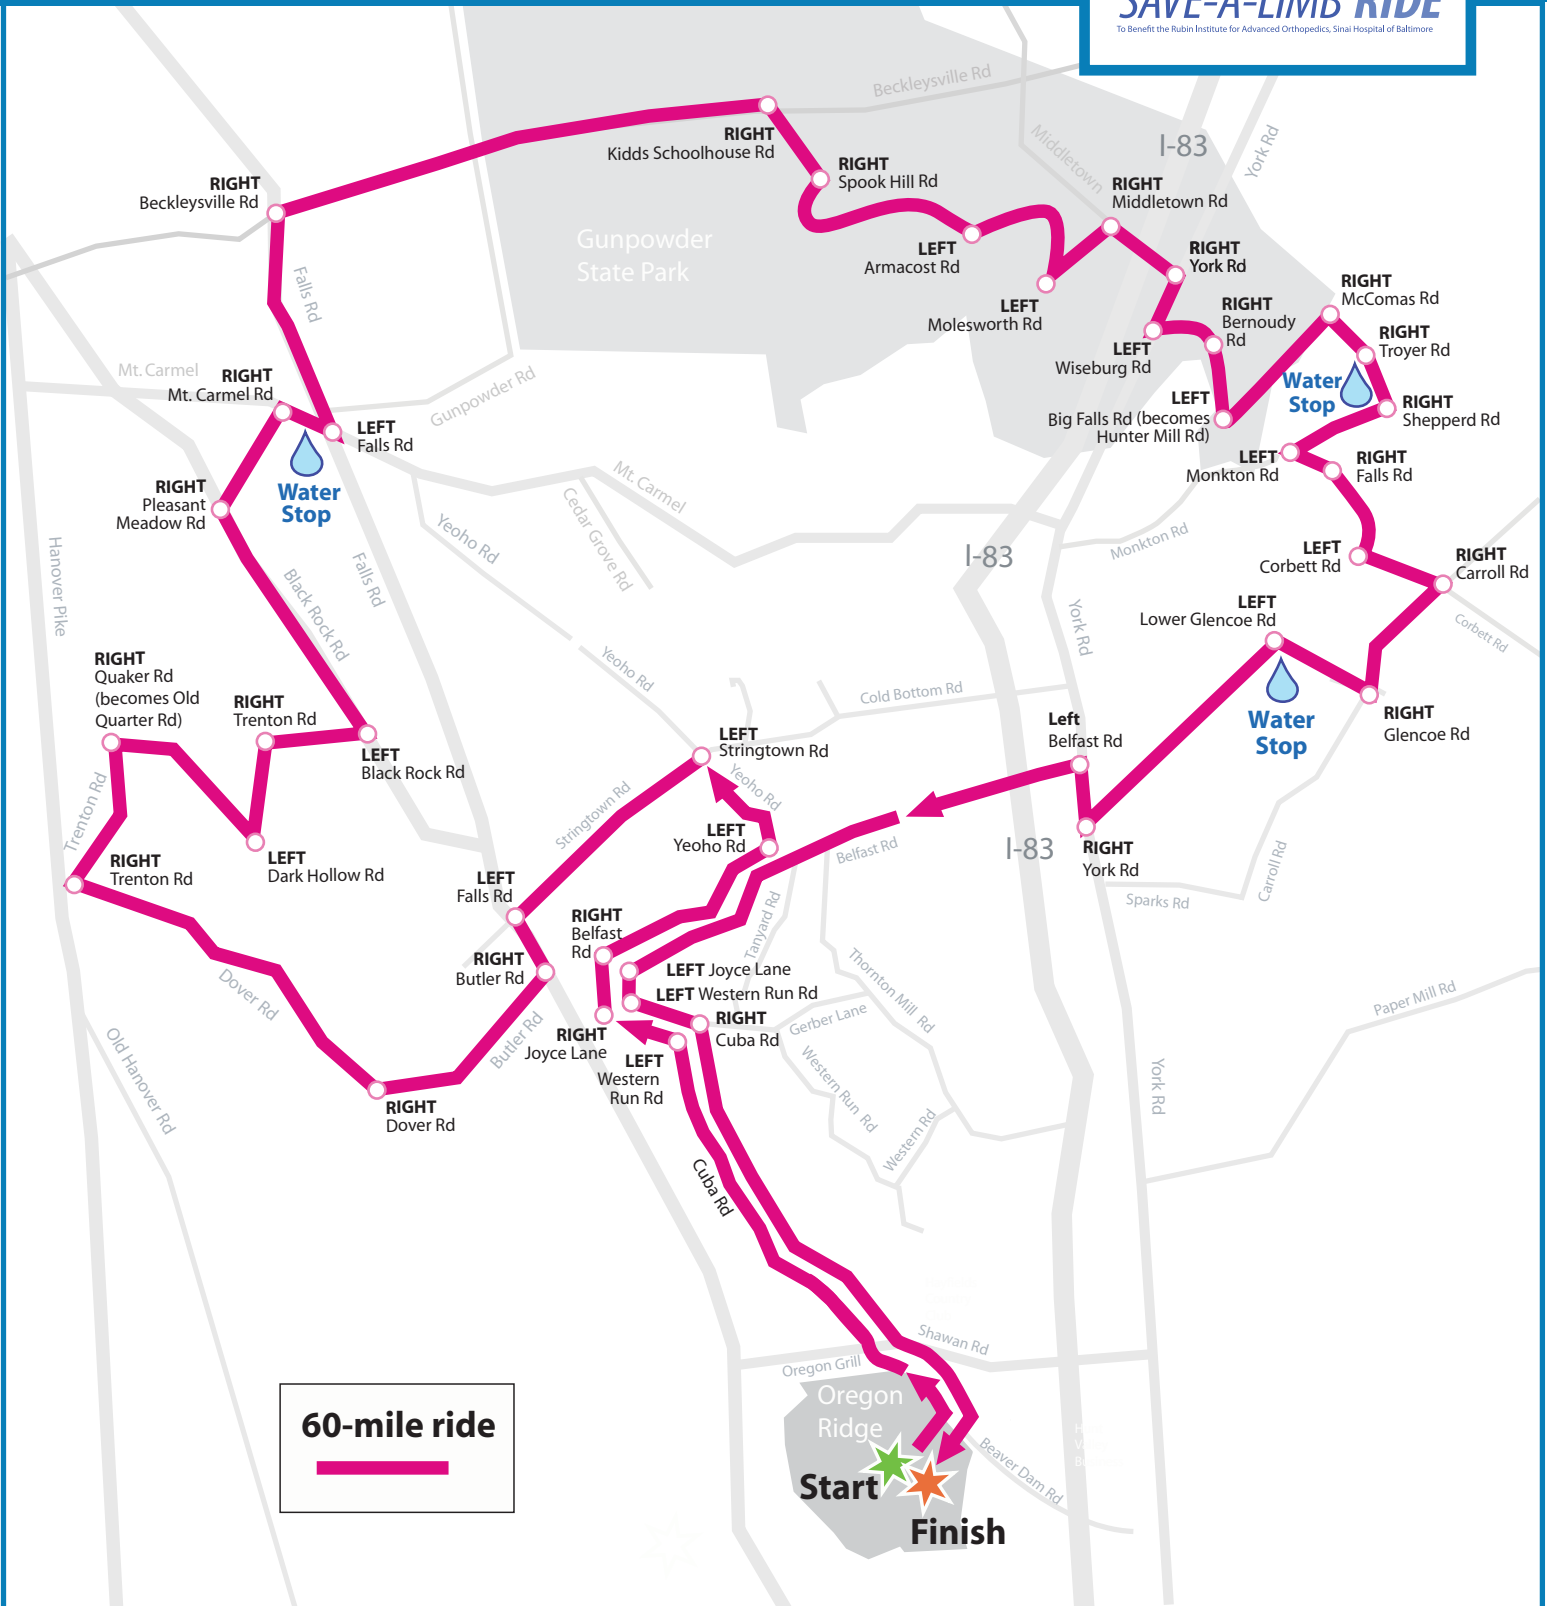

Save-A-Limb 60-Mile Ride Oregon Ridge Park 2012

60-mile ride

Save-A-Limb 60-Mile Ride

Oregon Ridge Park 2012

CUM MILE	TURN	ROAD	CUM MILE	TURN	ROAD
0.1	L	Beaver Dam Rd	36.6	R	Bernoudy Rd
0.6	S	Cuba Rd	38.3	L@T	Big Falls Rd (becomes Hunter Mill Rd)
3.7	L@T	Western Run Rd	40.1	SHARP R	McComas Rd (BRIDGE)
3.8	QUICK R	Joyce Lane	41.9	R@T	Troyer Rd (MD-138)
4.0	R@SS	Belfast Rd	#2 Waterstop: Painted Pig Cafe		
5.8	L	Yeoho Rd	42.9	R	Sheppard Rd (MD-138)
6.8	L	Stringtown Rd	45.7	L@SS	Monkton Rd
8.9	L	Falls Rd (MD-25)	45.8	QUICK R	Falls Rd
9.5	R	Butler Rd (MD-128)	46.6	L@T	Corbett Rd
11.9	BR	Dover Rd	48.5	R@SS	Carroll Rd
17.0	BR@SS	Trenton Rd	49.8	R	Glencoe Rd
17.7	R	Quaker Rd (becomes Old Quarter Rd)	51.6	#3 Waterstop: NCR Trail Entrance	
18.6	SHARP L	Dark Hollow Rd	51.7	L@T	Lower Glencoe Rd
19.6	R@SS	Trenton Rd	52.8	R@T	York Rd (MD-45)
20.7	L@SS	Black Rock Rd (MD-88)	53.0	QUICK L	Belfast Rd
21.3	R	Pleasant Meadow Rd	53.3	L	Joyce Lane
22.4	R	Mt. Carmel Rd (MD-137)	53.4	L	Western Run Rd
		#1 Waterstop: Fifth District Elementary School	56.3	R	Cuba Rd
23.5	L	Falls Rd (MD-25)	59.5	S	Beaver Dam Rd
26.3	R@SS	Beckleysville Rd	60.0	R	OREGON RIDGE PARK
28.9	R	Kidds Schoolhouse Rd	GREAT JOB!!!!		
32.9	R@T	Spook Hill Rd	Enjoy the picnic!!		
33.3	L	Armacost Rd			
34.4	L	Molesworth Rd			
34.5	R@T	Middletown Rd			
35.8	R@T	York Rd (MD-45)			
36.1	L	Wisburg Rd			

3 - WATERSTOPS

R - right
L - left
S - straight

TRO - to remain on
SS - stop sign
BR - bear right