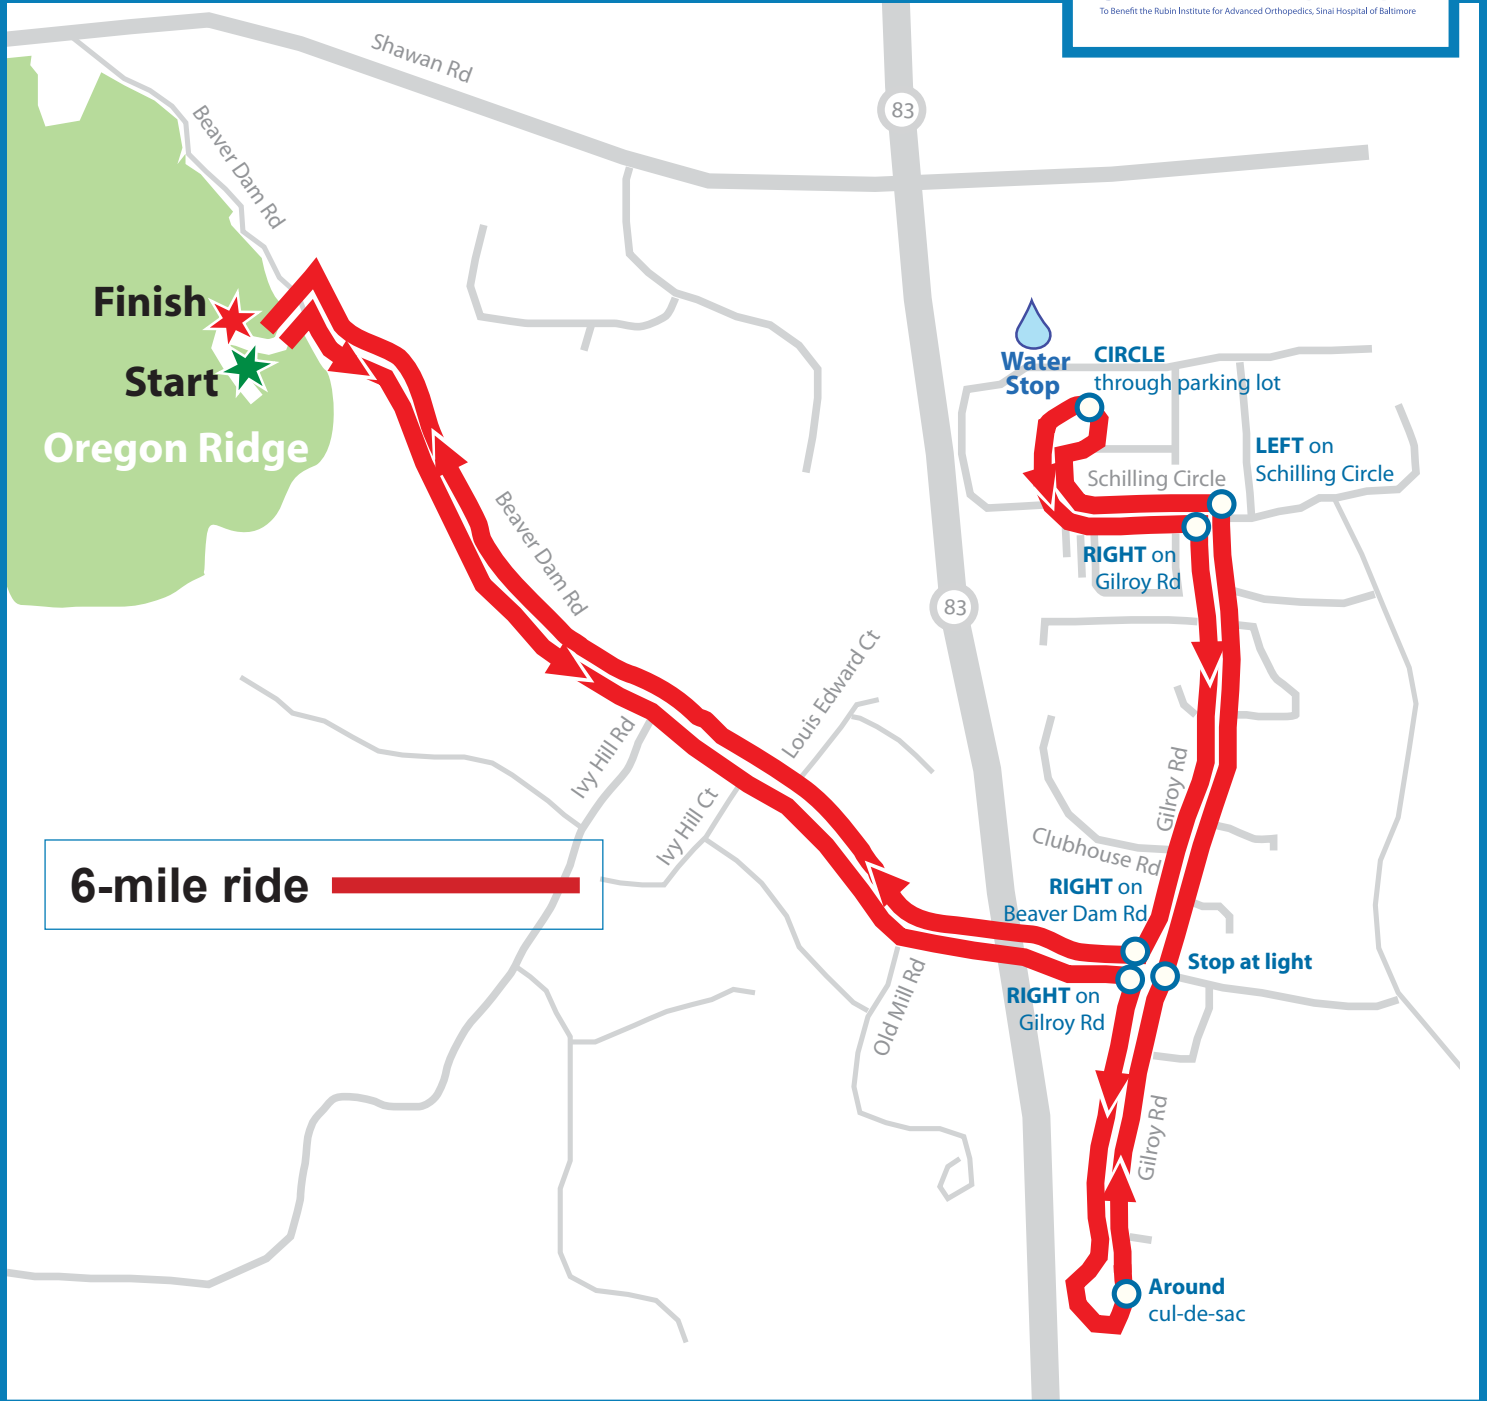

# Save-A-Limb 6-Mile Ride Oregon Ridge Park 2012

**Safety Contact: Stephanie Holland (508) 981-3938**

**For medical emergencies, call 911.**

***\*Remember: It's a ride, not a race.\****

# Save-A-Limb 6-Mile Ride

## Oregon Ridge Park 2012

CUM. MILES	DIRECTIONS
0.1	Turn right on Beaver Dam Rd
1.4	Turn right at light on to Gilroy Rd
1.8	Circle around cul-de-sac and back out Gilroy Rd
2.2	Stop at light. Gilroy Rd & Beaver Dam Rd
	Continue straight on Gilroy Rd
2.7	Left at Schilling Circle
3.1	Right into Lucent Technologies Parking Lot - WATER STOP-
	Circle out of parking lot back to Schilling Circle
3.4	Left on to Schilling Circle
3.6	Turn right on Gilroy Rd (Train Tracks)
4.3	Turn right on Beaver Dam Rd
6.0	Left into Oregon Ridge Park